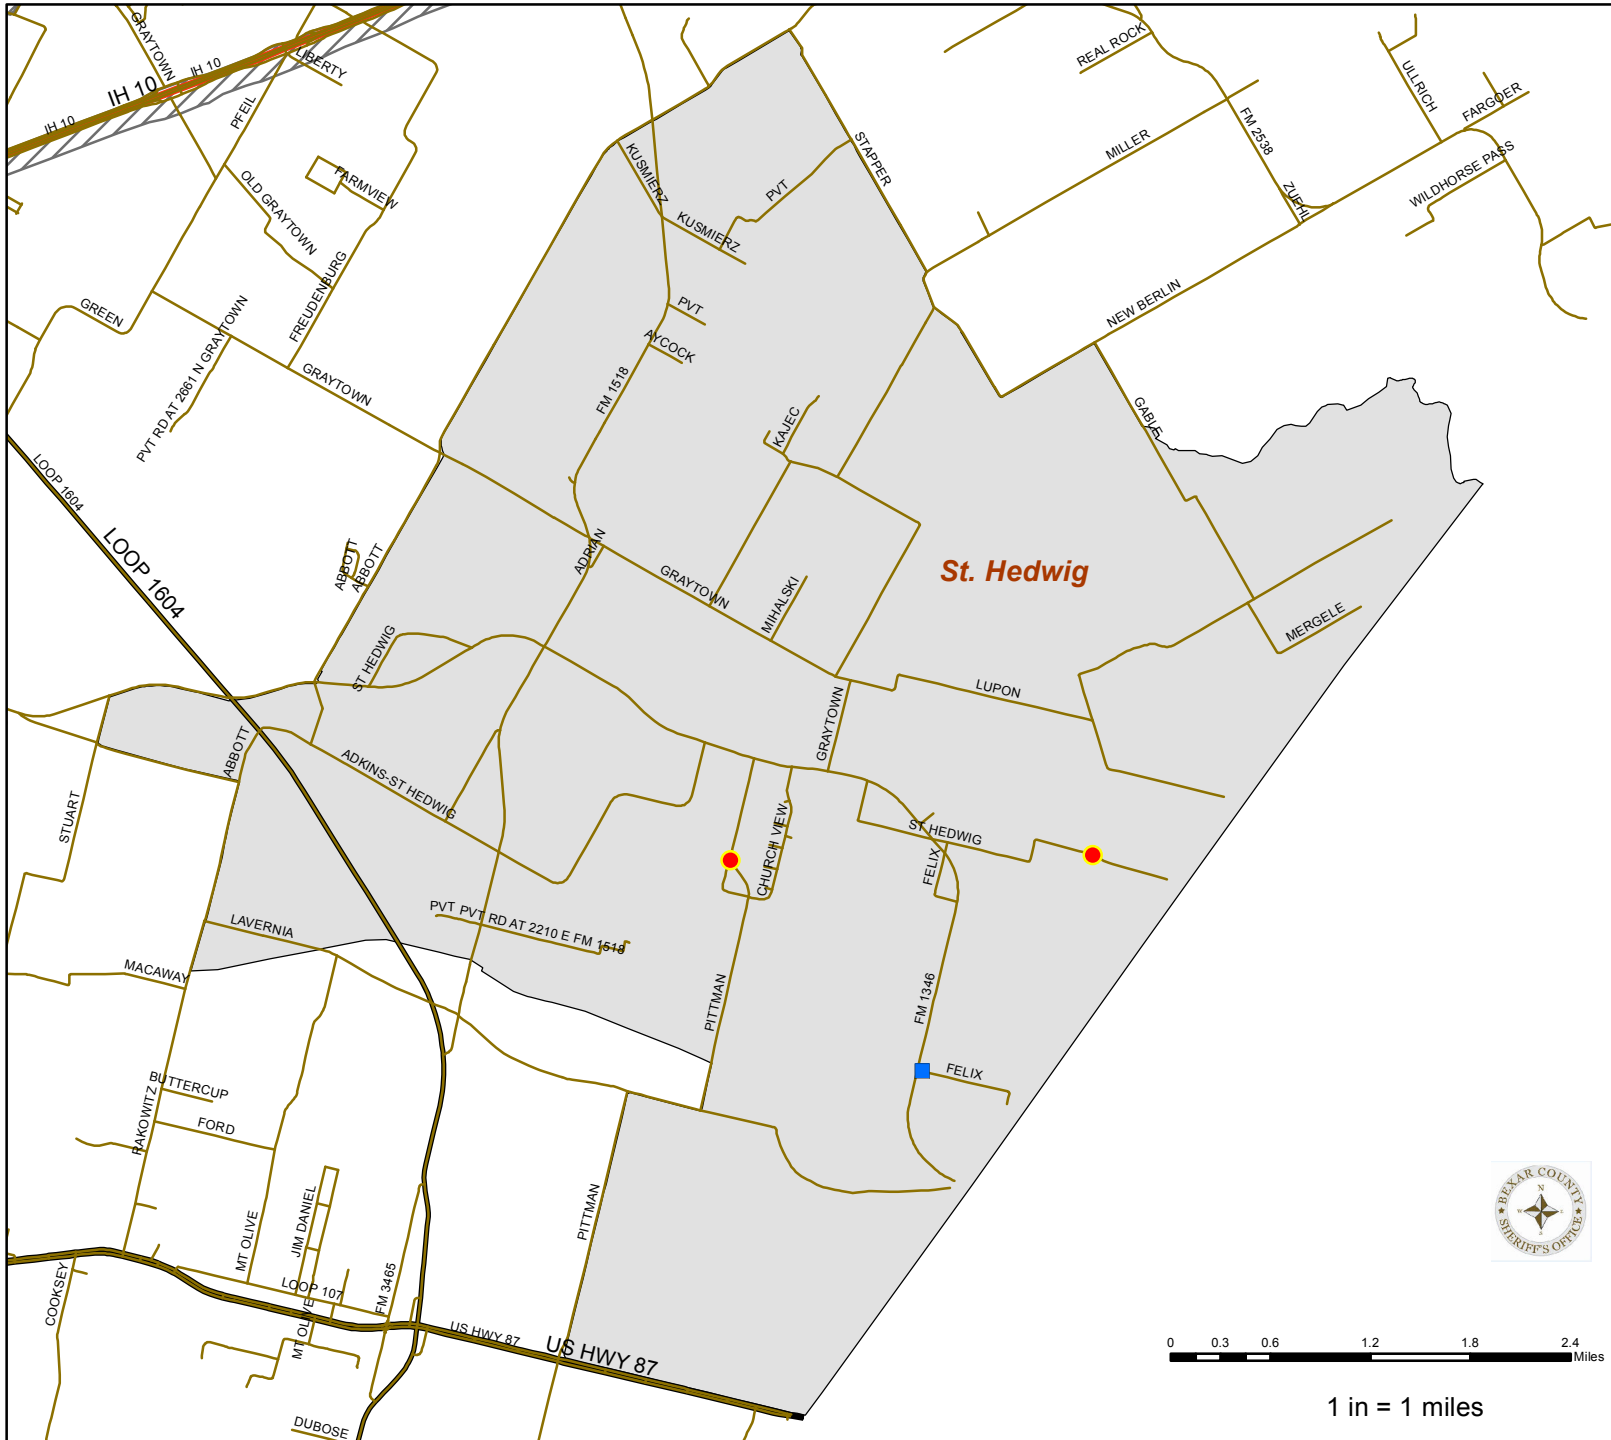

Sheriff's Response Area: B10

March 29 - April 30, 2017

Problem

- Burglary Habitation
- Burglary Building

Area Features

- Streets
- Local Highways
- Major Highways
- Cosa

Crime Data is based on information obtained from the Sheriff's Public Safety Communications system. Every effort is made to ensure that complete and accurate data is provided, however not all incidents may be included.

1 in = 1 miles

The boundaries depicted here are not survey based. They are provided solely for informational purposes, and are not intended to replace legally defined boundaries.