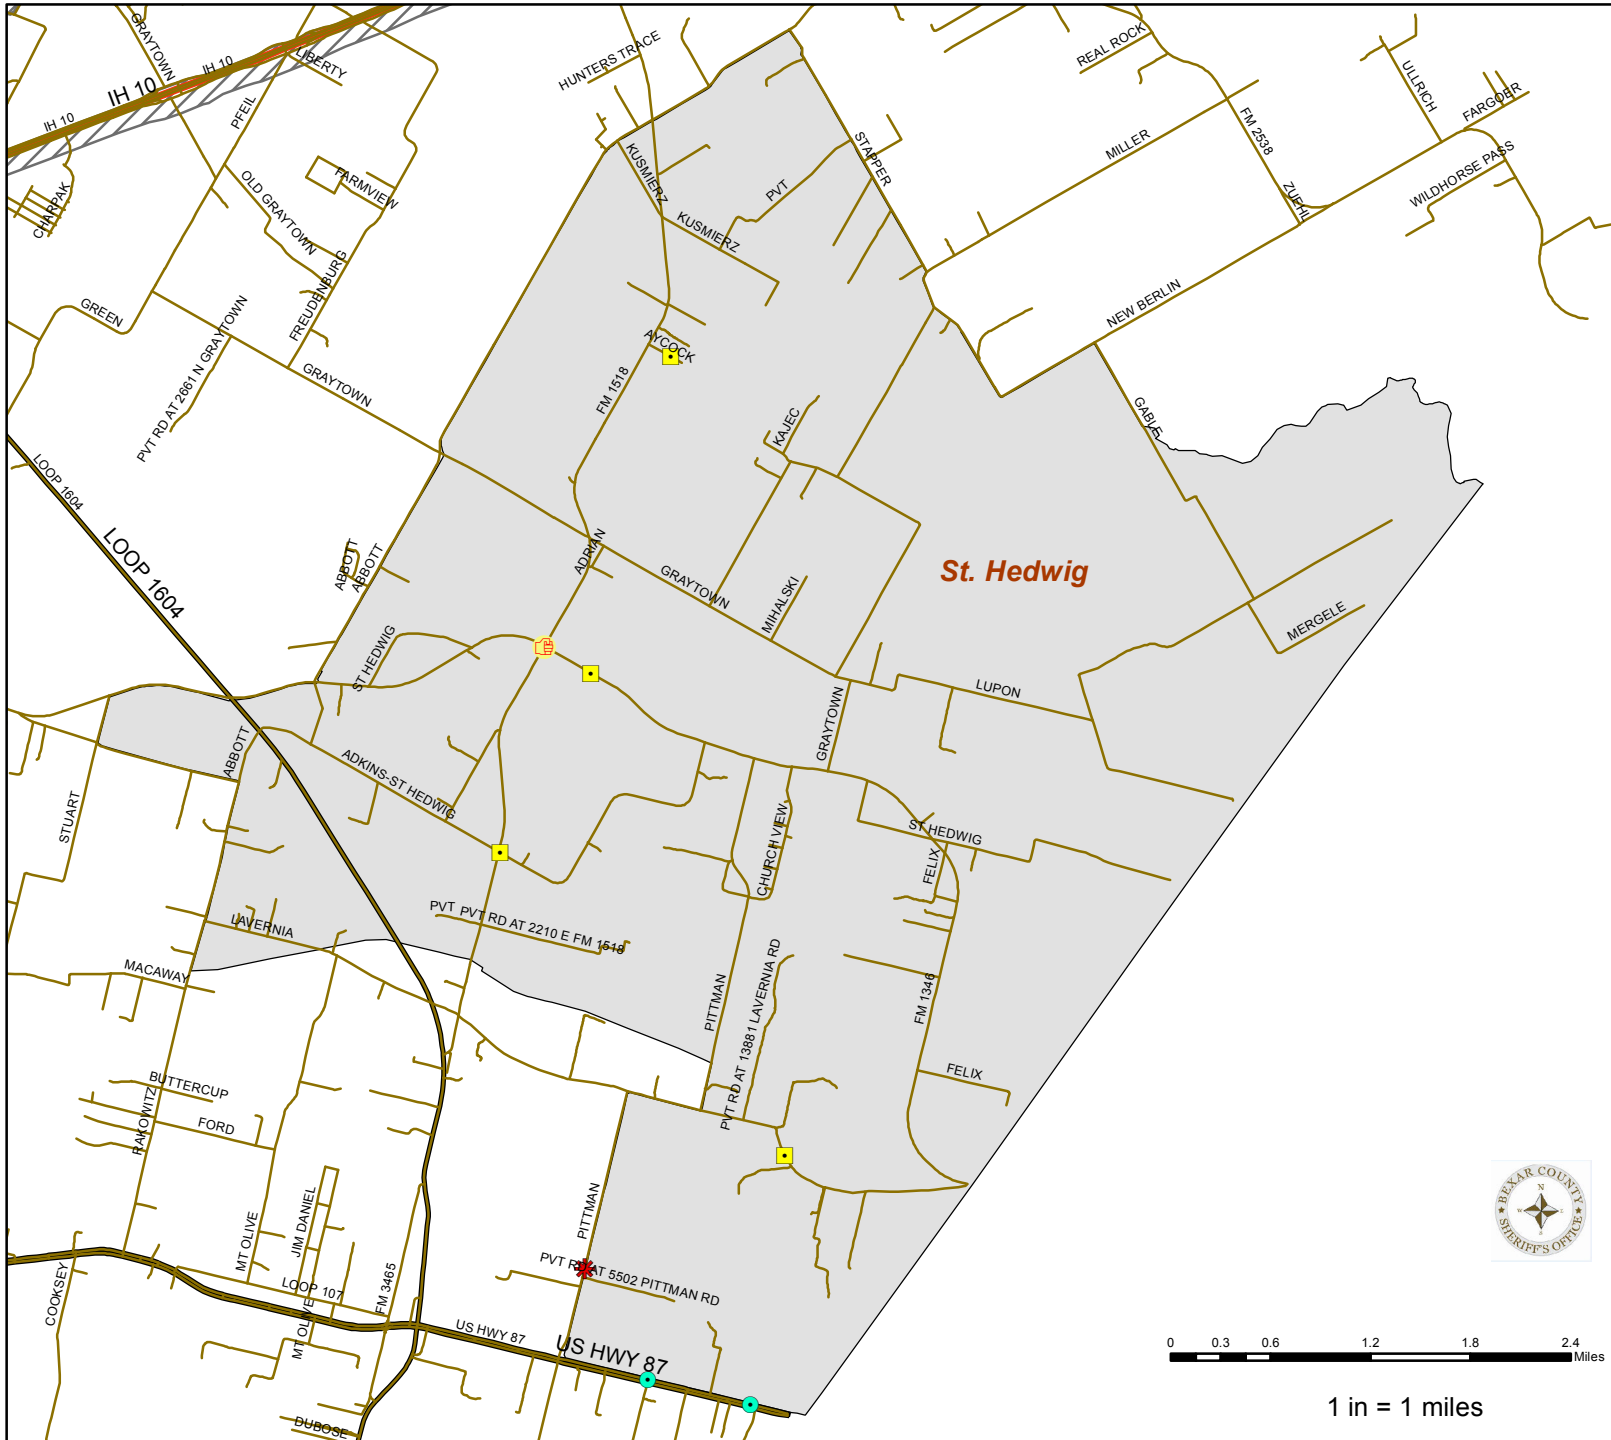

Sheriff's Response Area B10 / St. Hedwig

April 30 - May 30,, 2018

Violent Crimes	2
Property Crimes	6
Narcotic Related	0
Total:	8

Homicide	-
Sex Crime	-
Robbery	-
Aggravated Assault	-
Kidnapping	-
Assault	-
Terroristic Threats	1
Auto Theft	-
Burglary Habitation	-
Burglary Vehicle	-
Burglary Building	-
Thefts	2
Criminal Mischief	4
Narcotics	-
Deadly Conduct	1

Crimes Occurrences in St. Hedwig

Date	Address	Offense	Category
4/30/18	13500 Blk Aycock Ln	Criminal Mischief	Property
5/1/18	13400 Blk Us Hwy 87 E	Theft	Property
5/6/18	12700 Blk Adkins-St Hedwig Rd	Criminal Mischief	Property
5/7/18	13900 Blk Us Hwy 87 E	Theft	Property
5/10/18	5300 Blk Pittman Rd	Terroristic Threats	Violent
5/21/18	Fm 1346 / E Fm 1518 N	Deadly Conduct	Violent
5/25/18	14100 Blk Lavernia Rd	Criminal Mischief	Property
5/30/18	13200 Blk Fm 1346	Criminal Mischief	Property

Statistics are based on calls for service to the Sheriff's Office. The information contained herein is intended to provide an overview of crime in the given area, and may not show all occurrences.

Sheriff's Response Area: B10

April 30 - May 30, 2018

Problem

-  Deadly Conduct
-  Terroristic Threats
-  Theft
-  Criminal Mischief

Area Features

-  Streets
-  Local Highways
-  Major Highways
-  Cosa

Crime Data is based on information obtained from the Sheriff's Public Safety Communications system. Every effort is made to ensure that complete and accurate data is provided, however not all incidents may be included.